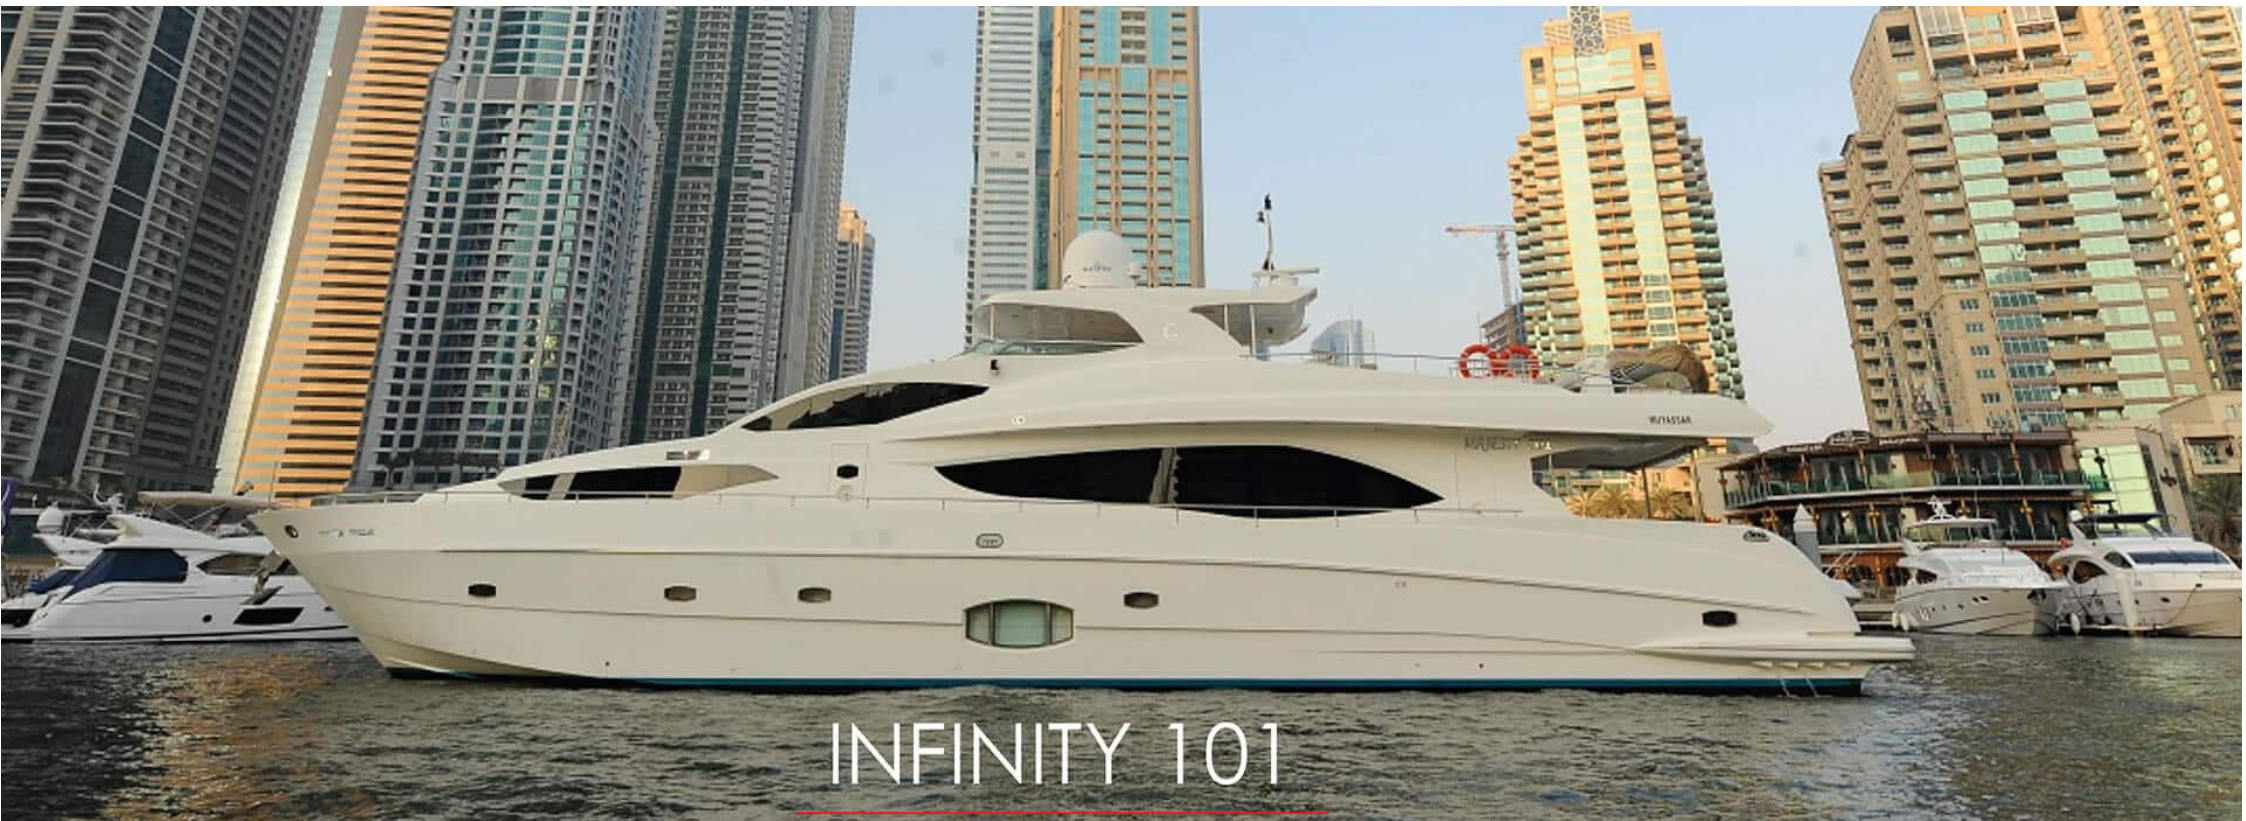

MAJESTY 101 - INFINITY

CHARTER DETAILS

Length	101 Ft
Capacity	50
Cabins	4

 +971 58 551 3070

 info@yachtrentaluae.com

INFINITY 101