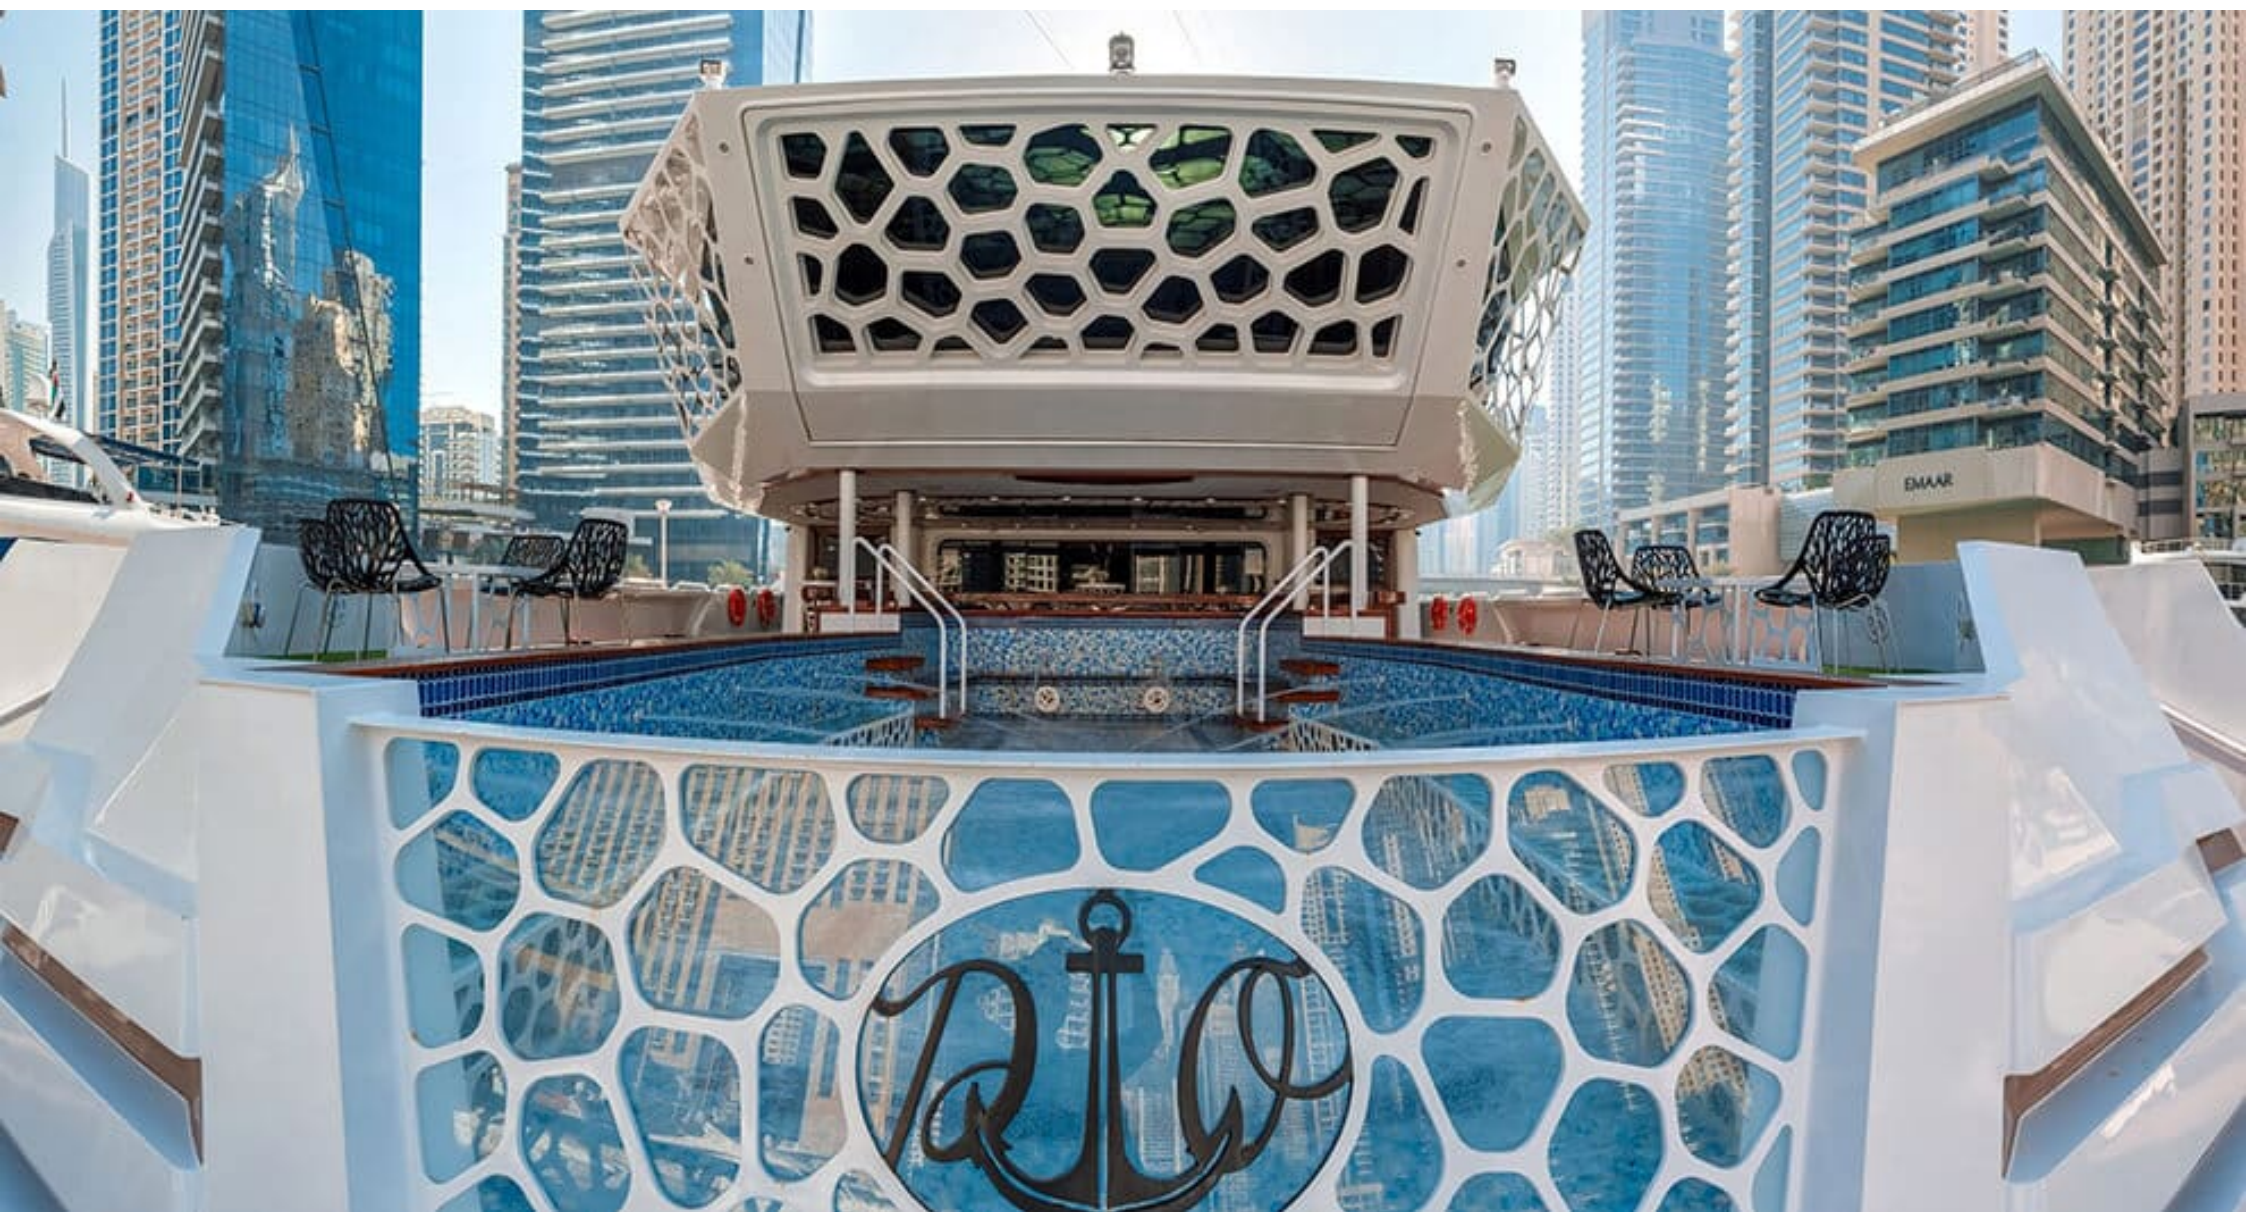

CUSTOM YACHT 220 - LOTUS

CHARTER DETAILS

Length	220 Ft
Capacity	500
Cabins	9

 +971 58 551 3070

 info@yachtrentaluae.com

LOTUS 220

CHARTER DETAILS

Length 220 FT
Capacity 500 Pax/350
Cabins 9