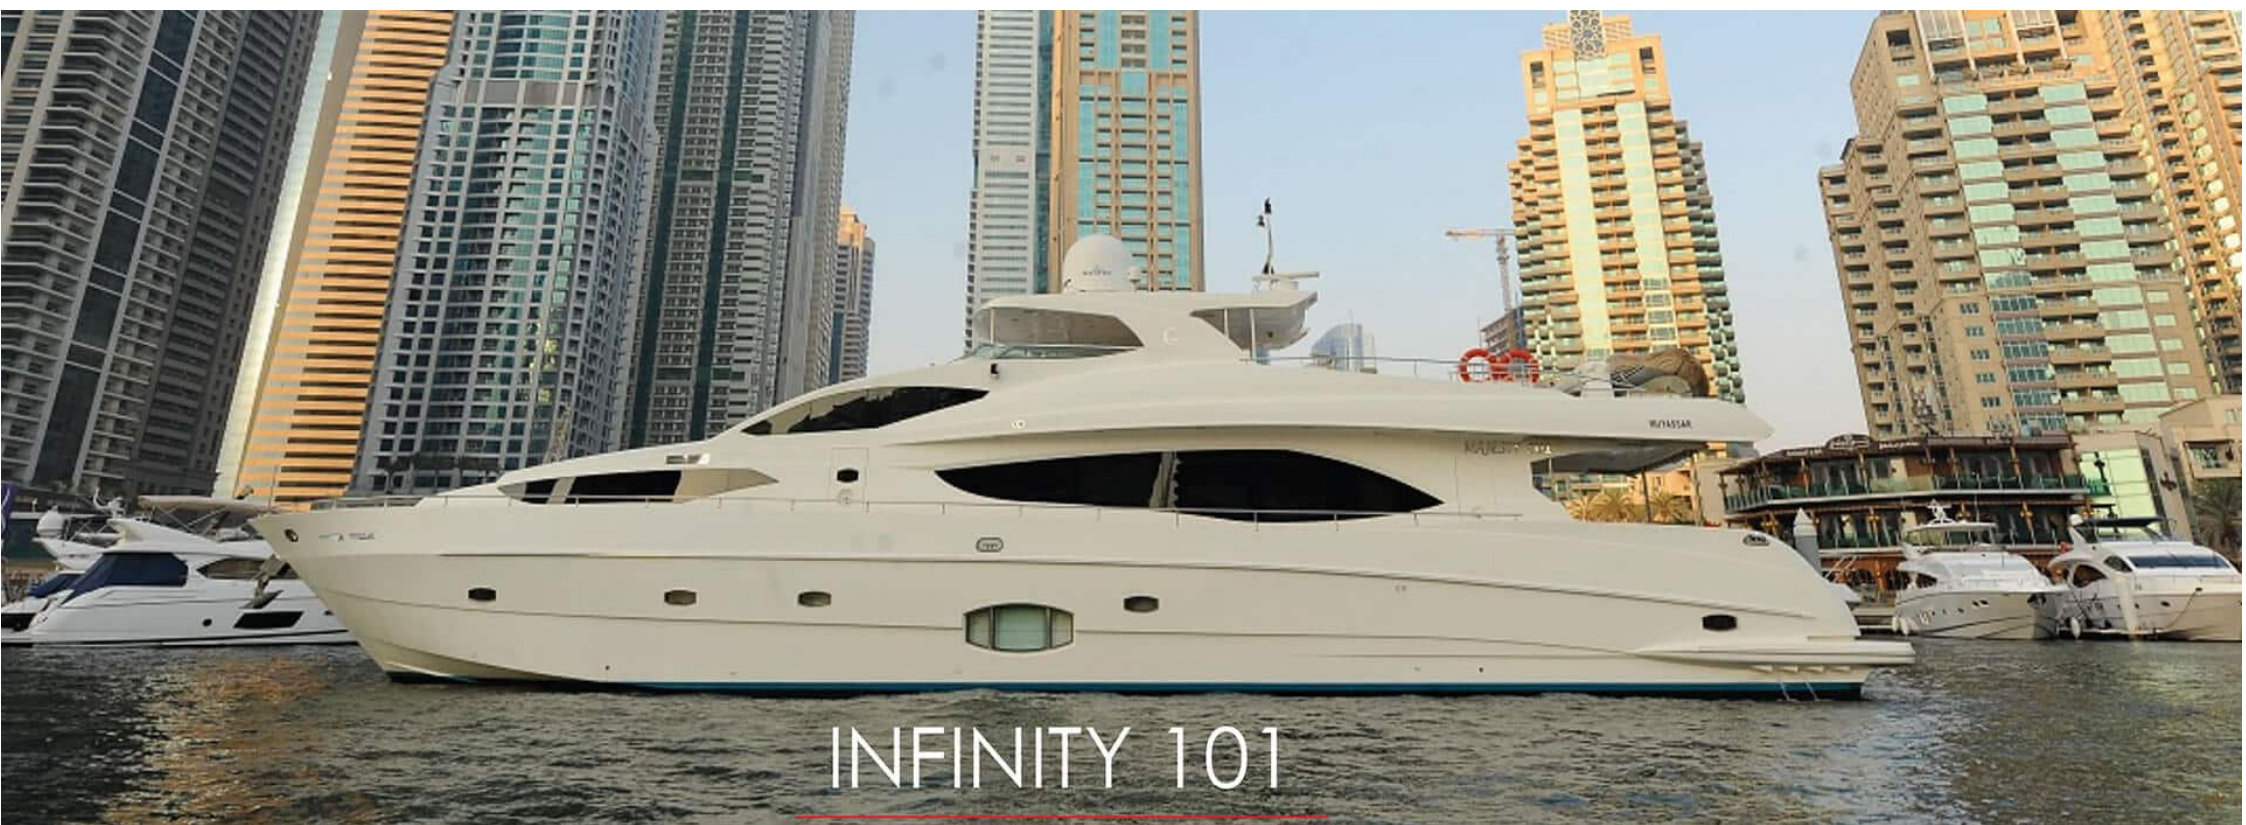

MAJESTY 101 - INFINITY

CHARTER DETAILS

Length	101 Ft
Capacity	50
Cabins	4

 +971 58 551 3070

 info@yachtrentaluae.com

INFINITY 101